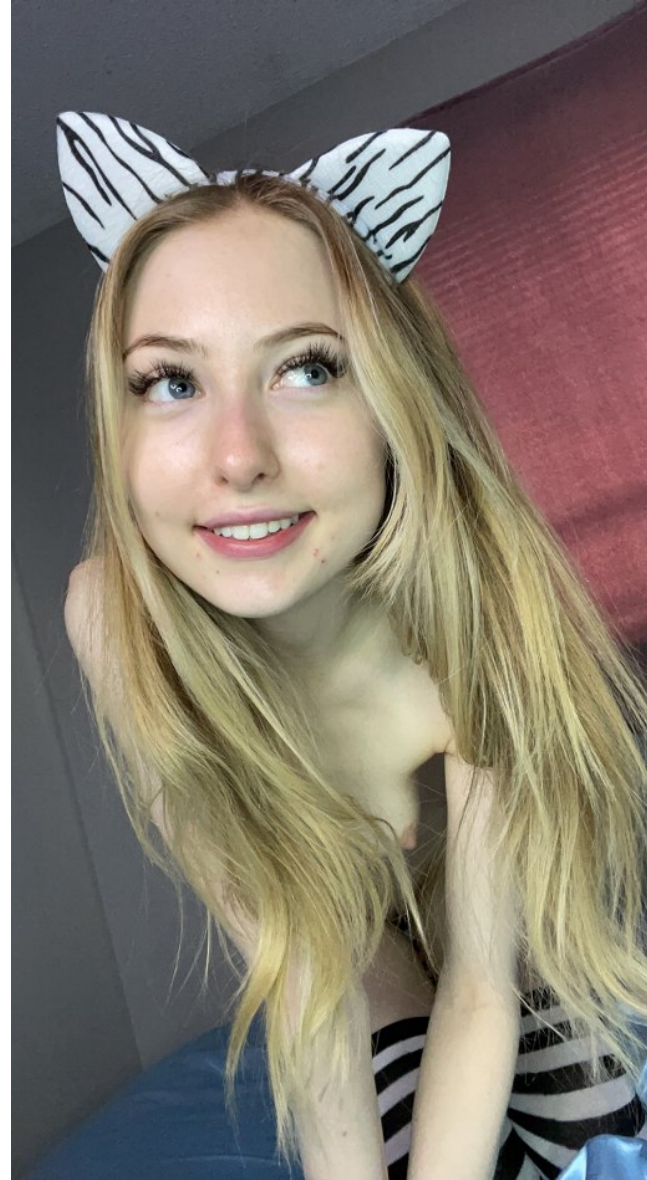

Image: SoCal Models

ROSEY CHEEKS

Height 5'7" Bust 30" A Waist 22" Hips 31.5" Dress 0 US Shoe 7.5 US Top XS Hair Light Blonde Eyes Blue/Grey Age 19

Image: SoCal Models

ROSEY CHEEKS

Height 5'7" Bust 30" A Waist 22" Hips 31.5" Dress 0 US Shoe 7.5 US Top XS Hair Light Blonde Eyes Blue/Grey Age 19