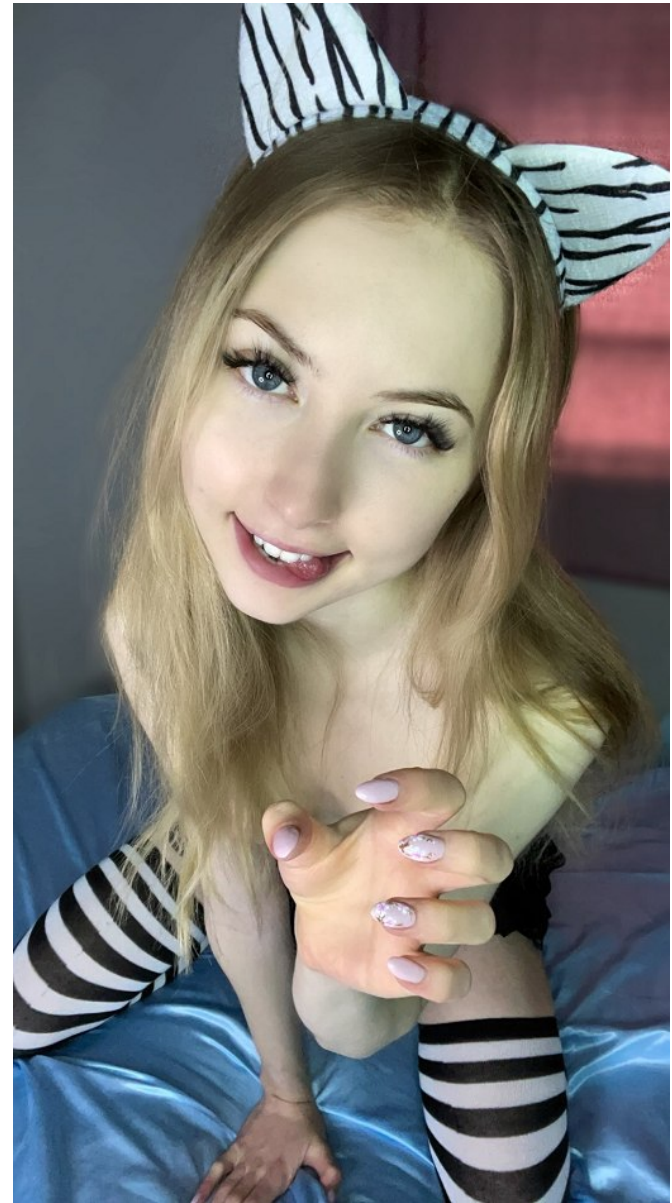

# ROSEY CHEEKS

Height 5'7" Bust 30" A Waist 22" Hips 31.5" Dress 0 US Shoe 7.5 US  
Top XS Hair Light Blonde Eyes Blue/Grey Age 19

[Instagram](#) [Twitter](#) [Blog](#)

Mainstream  
Softcore  
Photo Stills  
Solo  
Solo w/ toys  
Girl/Girl  
Handjob  
Blowjob  
Boy/Girl  
Boy/Girl/Girl  
Boy/Boy/Girl  
Interracial  
Creampie  
Light bondage  
Swallow

Image: SoCal Models